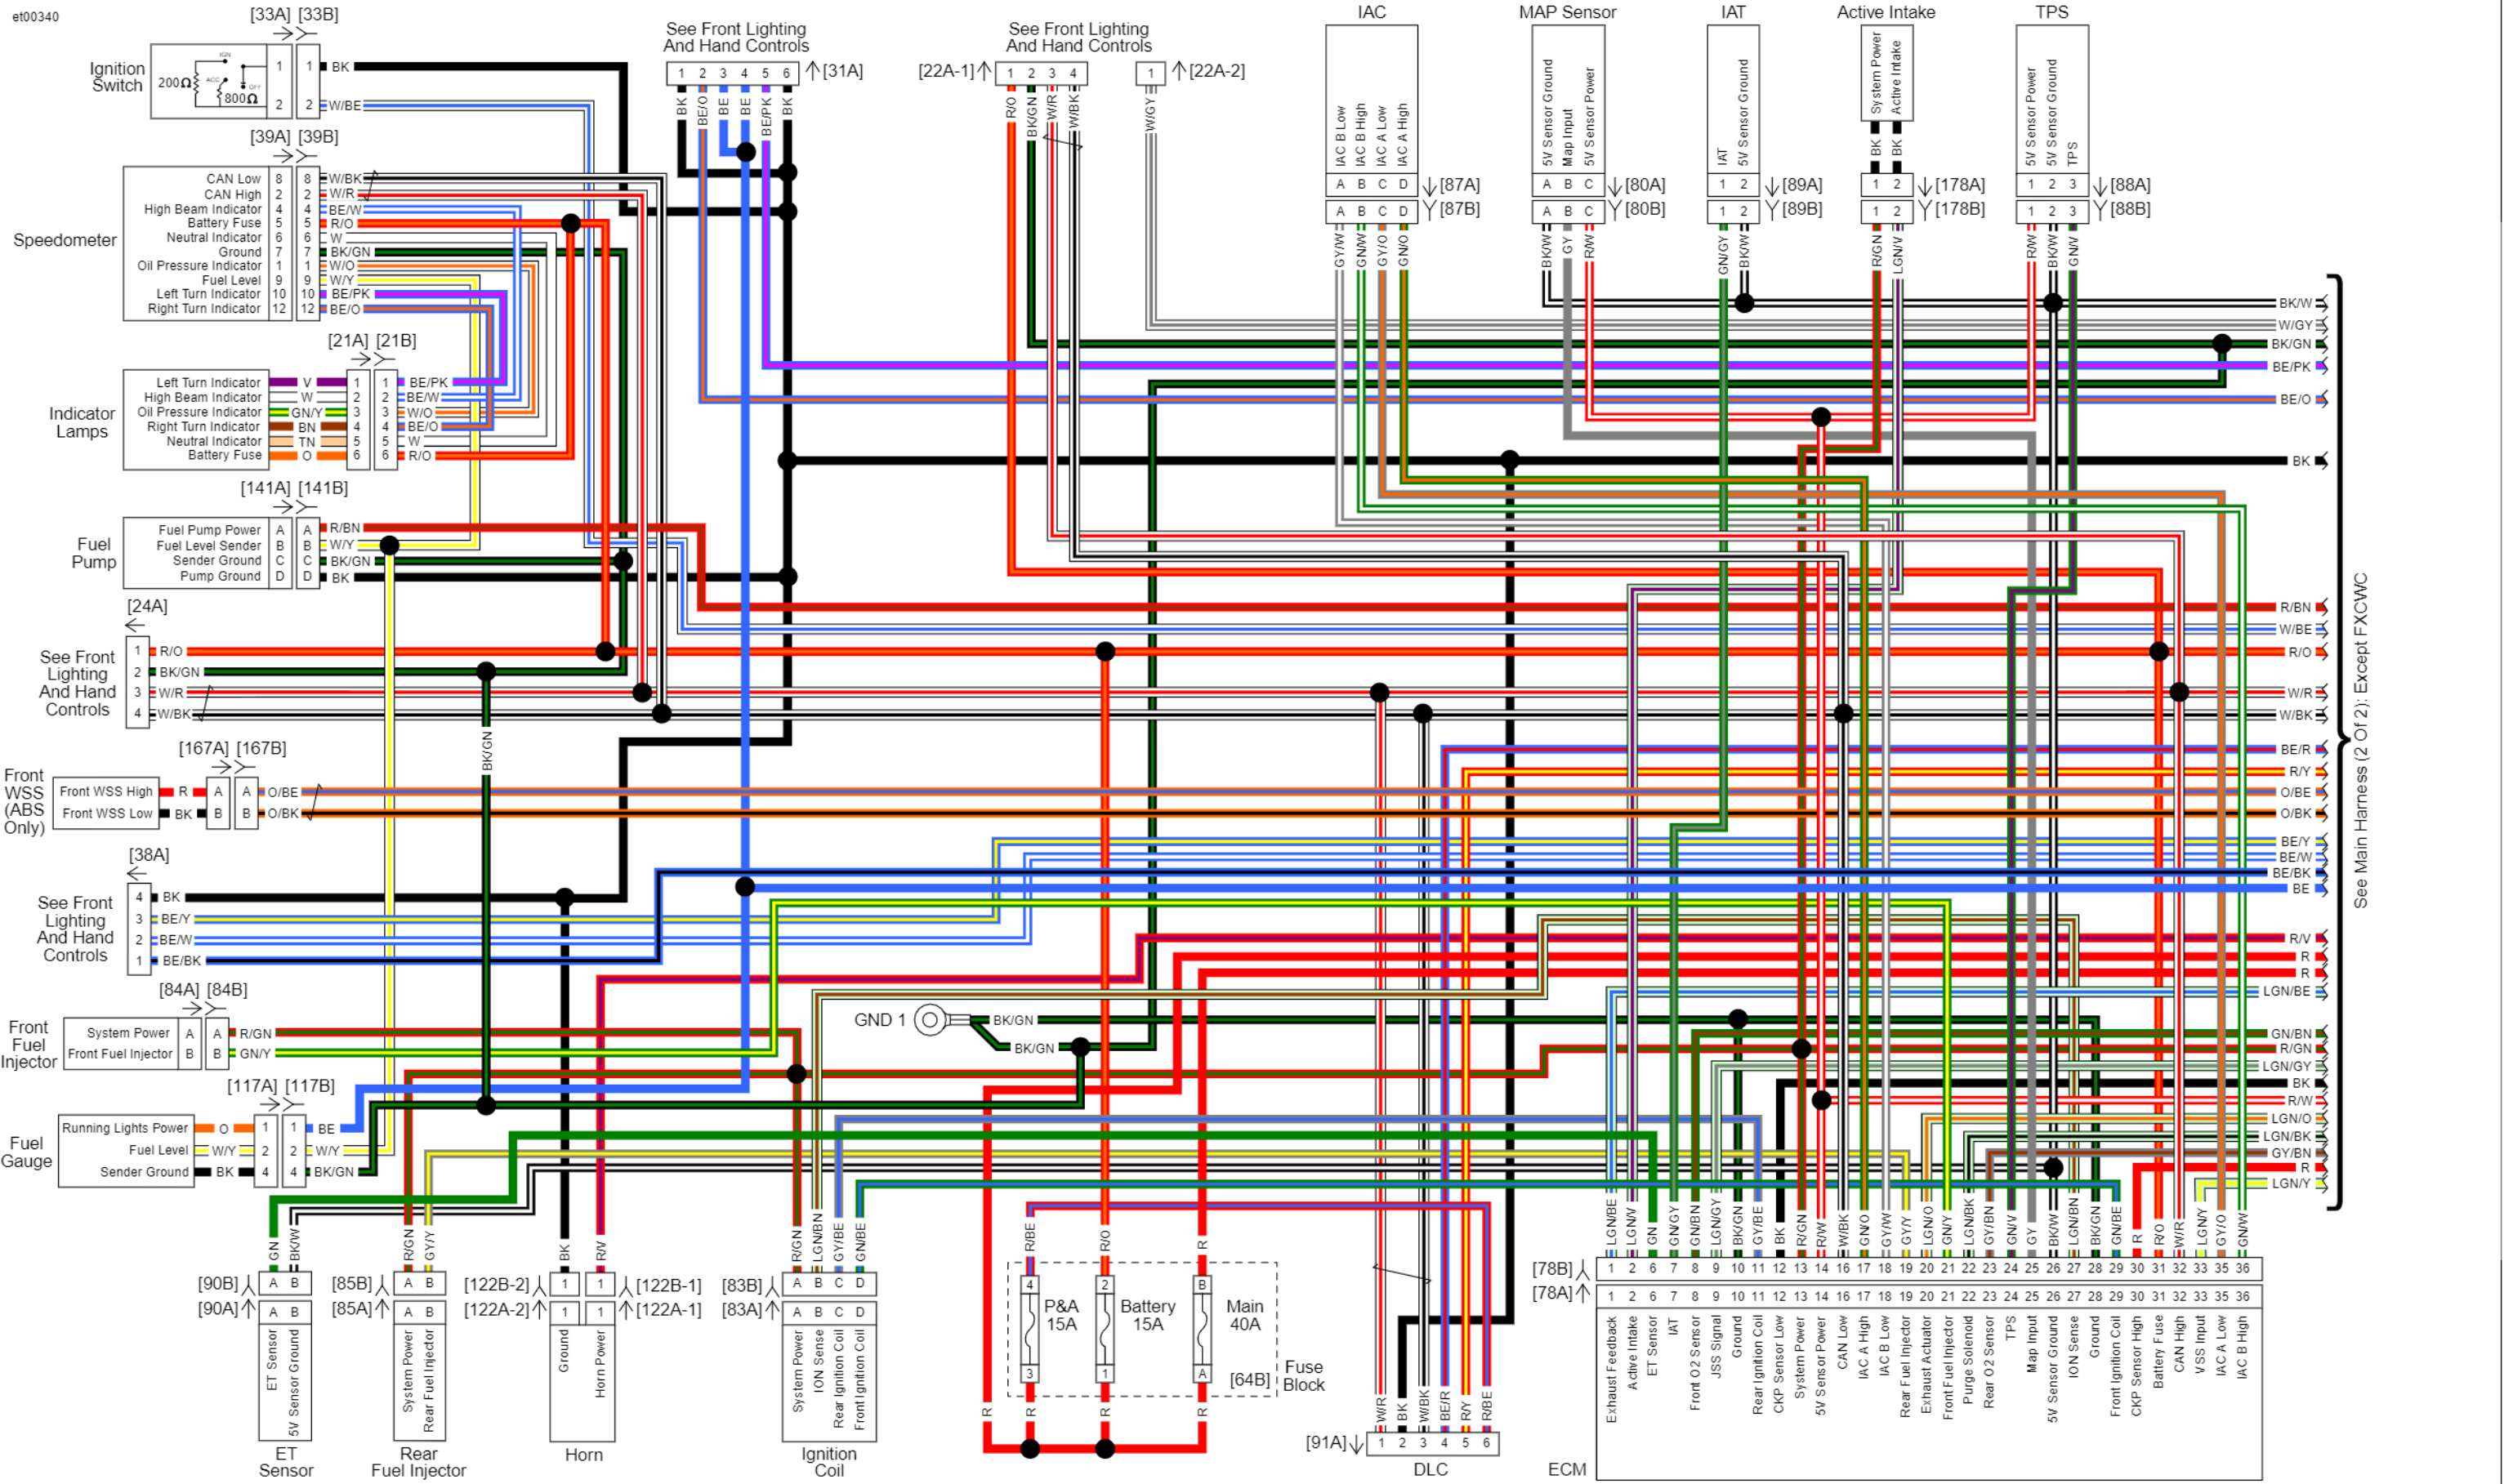

Front Lighting and Hand Controls: 2011 Softail

Main Harness 1 of 2: 2011 Softail (Except FXCWC)

See Main Harness (1 Of 2): Except FXCWC

Main Harness 2 of 2: 2011 Softail (Except FXCWC)

Main Harness 1 of 2: 2011 Softail (FXCWC)

Main Harness 2 of 2: 2011 Softail (FXCWC)

Rear Lighting: 2011 Softail