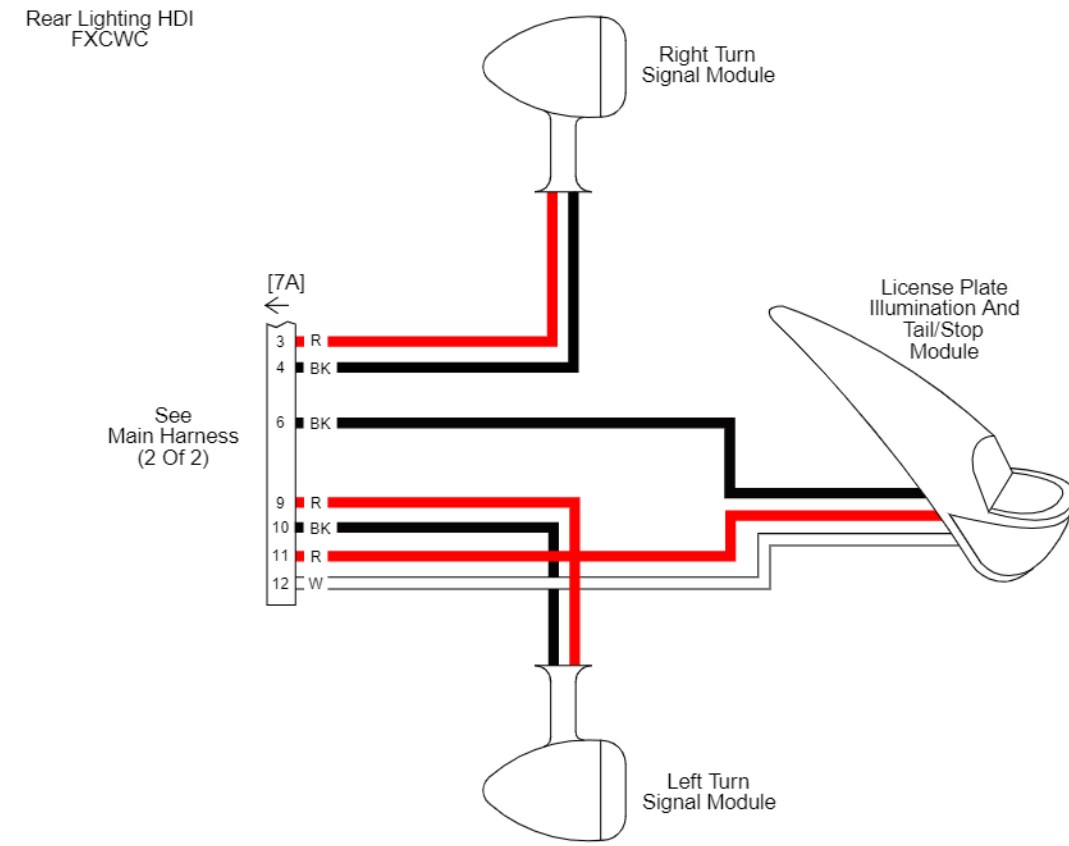

Front Lighting and Hand Controls: 2011 Softail

Main Harness 1 of 2: 2011 Softail (Except FXCWC)

See Main Harness (1 Of 2): Except FXCWC

Main Harness 2 of 2: 2011 Softail (Except FXCWC)

Main Harness 1 of 2: 2011 Softail (FXCWC)

Main Harness 2 of 2: 2011 Softail (FXCWC)

Rear Lighting: 2011 Softail