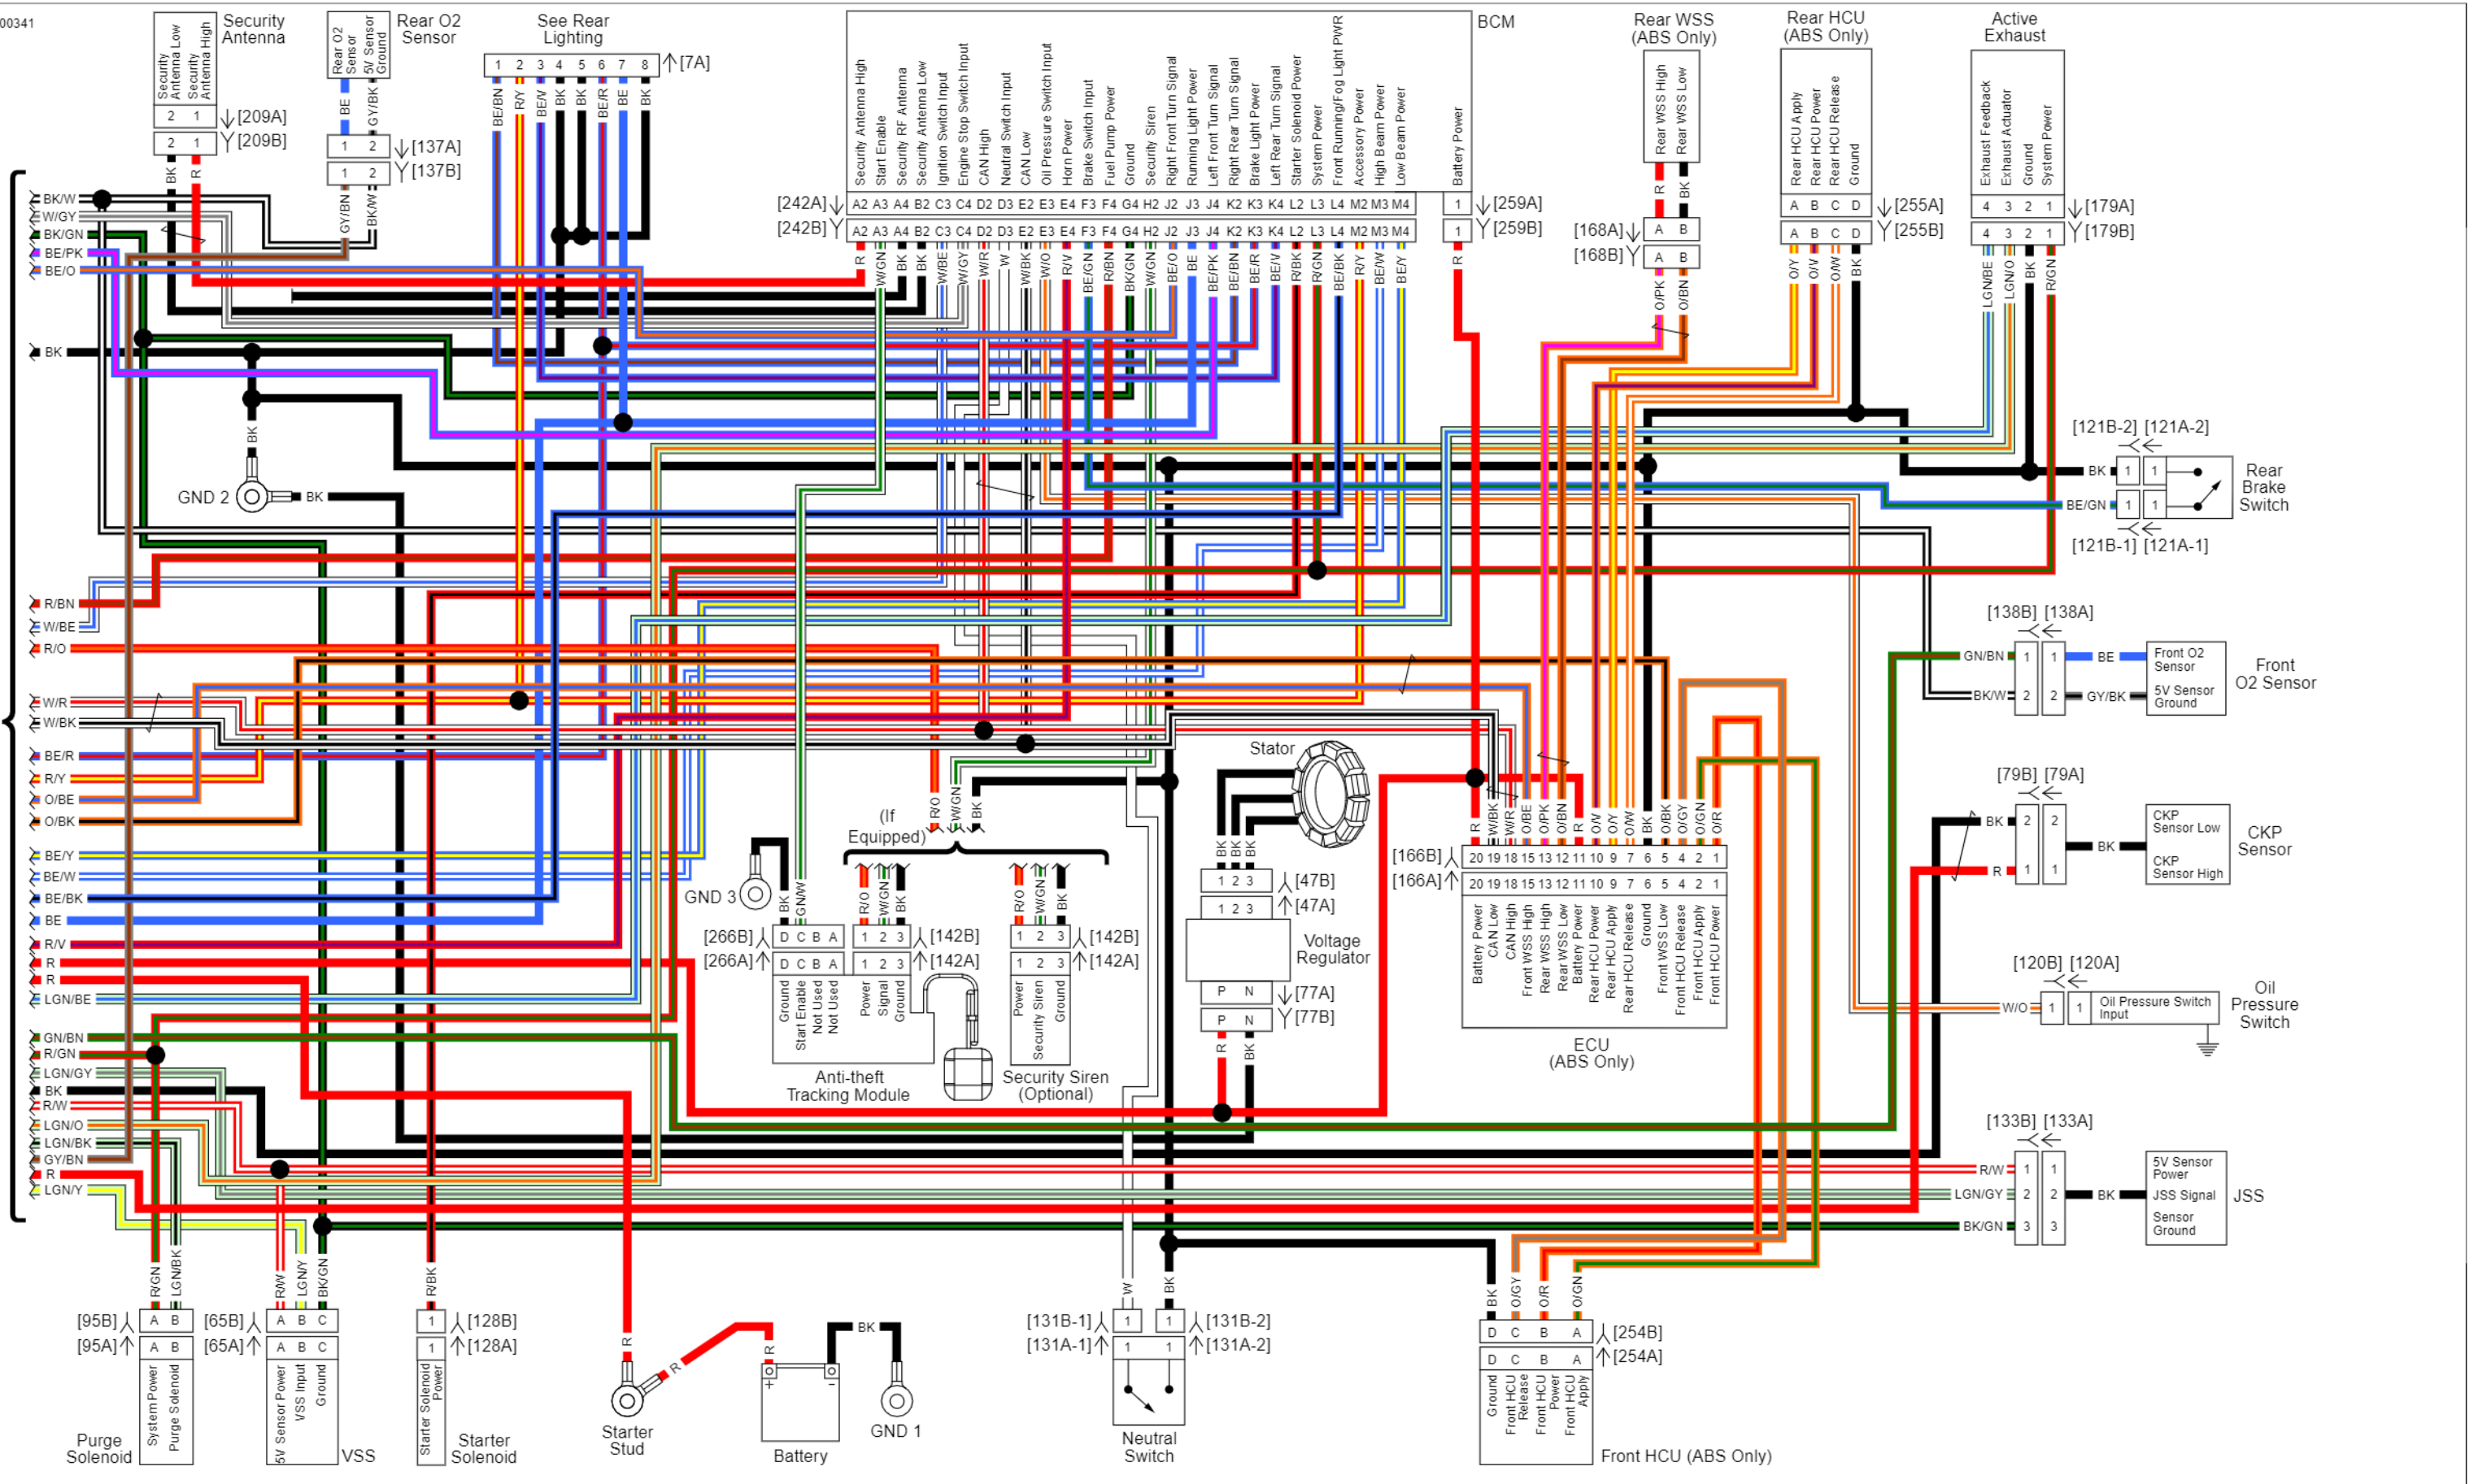

Front Lighting and Hand Controls: 2011 Softail

Main Harness 1 of 2: 2011 Softail (Except FXCWC)

See Main Harness (1 Of 2): Except FXCWC

Main Harness 2 of 2: 2011 Softail (Except FXCWC)

Main Harness 1 of 2: 2011 Softail (FXCWC)

Main Harness 2 of 2: 2011 Softail (FXCWC)

Rear Lighting: 2011 Softail