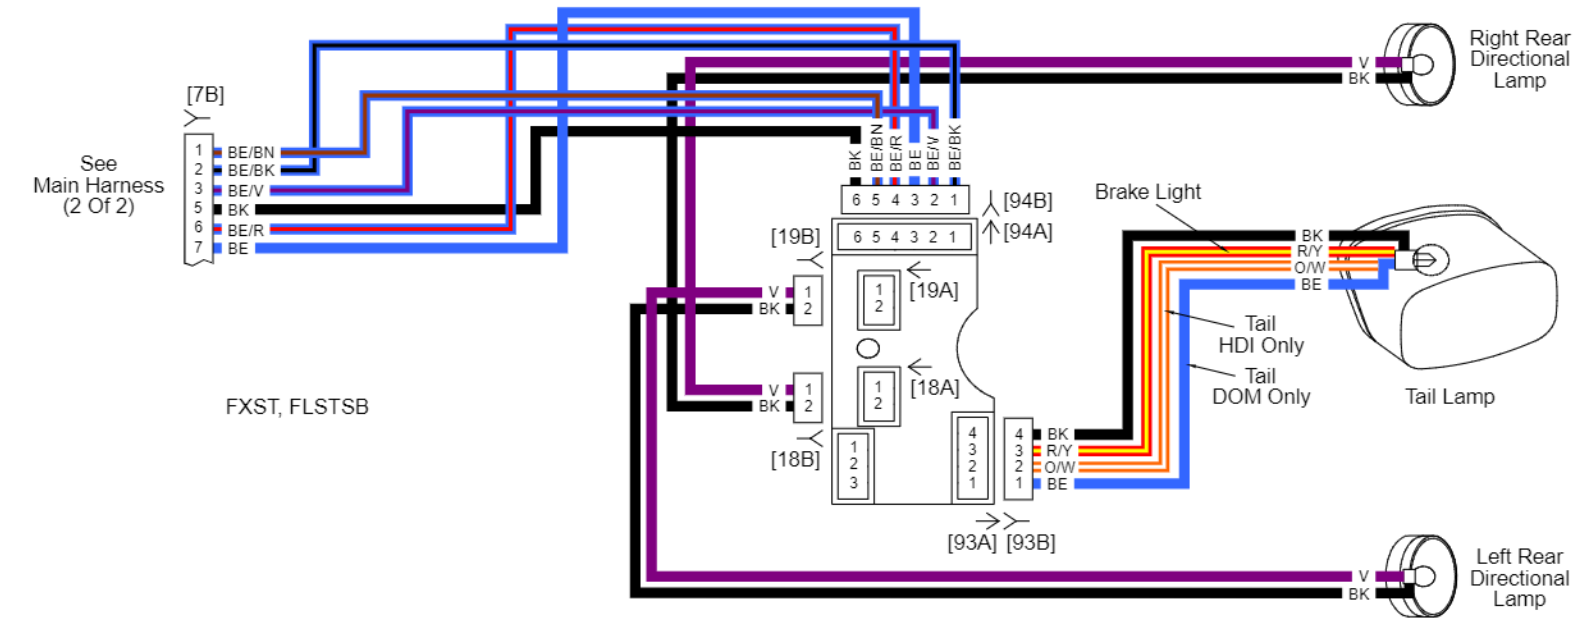

Front Lighting and Hand Controls: 2011 Softail

Main Harness 1 of 2: 2011 Softail (Except FXCWC)

See Main Harness (1 Of 2): Except FXCWC

Main Harness 2 of 2: 2011 Softail (Except FXCWC)

Main Harness 1 of 2: 2011 Softail (FXCWC)

Main Harness 2 of 2: 2011 Softail (FXCWC)

Rear Lighting: 2011 Softail