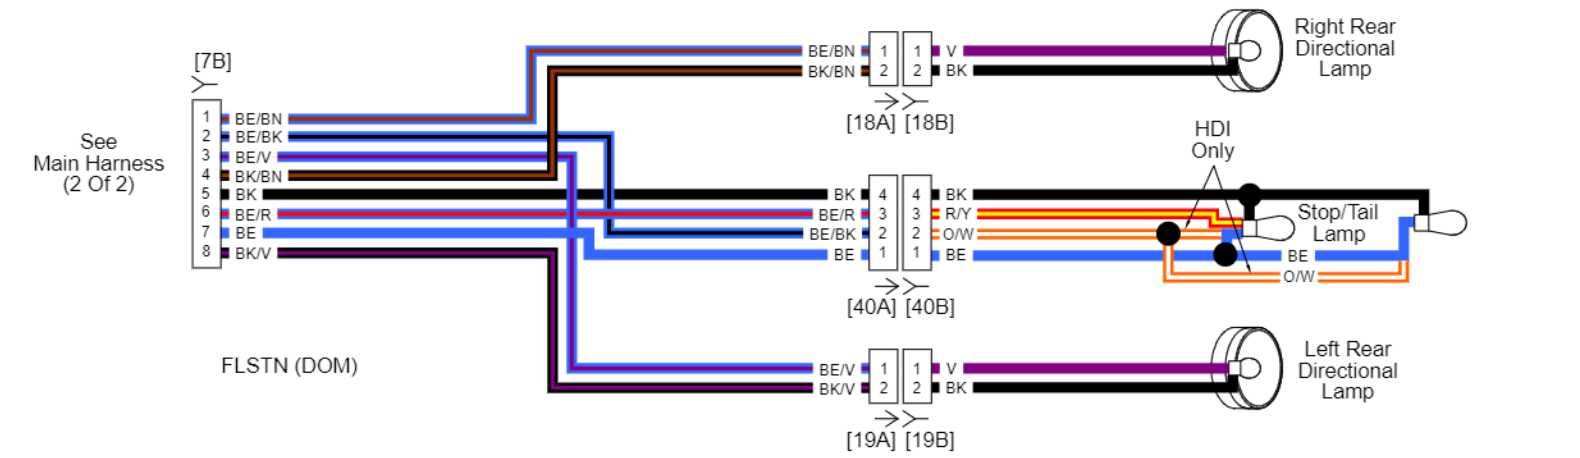

Front Lighting and Hand Controls: 2011 Softail

Main Harness 1 of 2: 2011 Softail (Except FXCWC)

See Main Harness (1 Of 2): Except FXCWC

Main Harness 2 of 2: 2011 Softail (Except FXCWC)

Main Harness 1 of 2: 2011 Softail (FXCWC)

Main Harness 2 of 2: 2011 Softail (FXCWC)

Rear Lighting: 2011 Softail