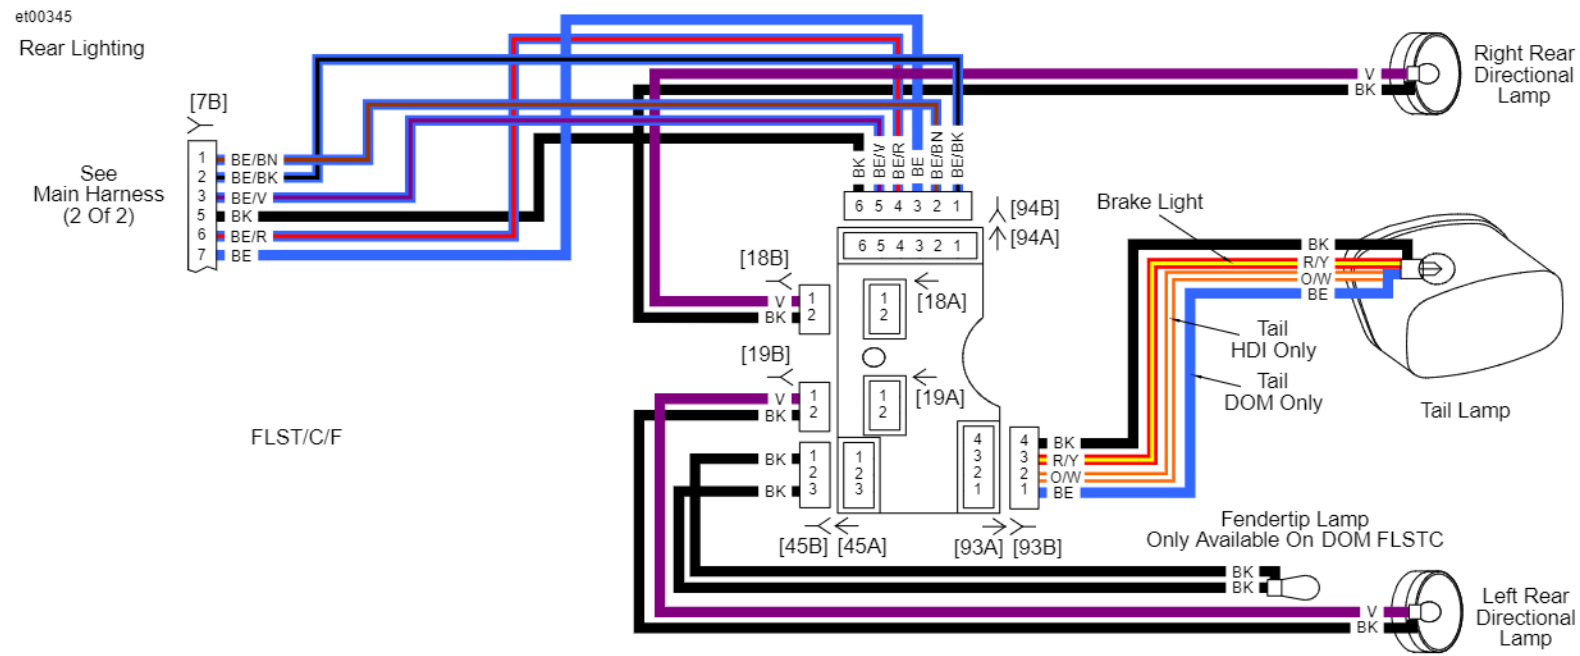

Front Lighting and Hand Controls: 2011 Softail

Main Harness 1 of 2: 2011 Softail (Except FXCWC)

See Main Harness (1 Of 2): Except FXCWC

Main Harness 2 of 2: 2011 Softail (Except FXCWC)

Main Harness 1 of 2: 2011 Softail (FXCWC)

Main Harness 2 of 2: 2011 Softail (FXCWC)

Rear Lighting: 2011 Softail