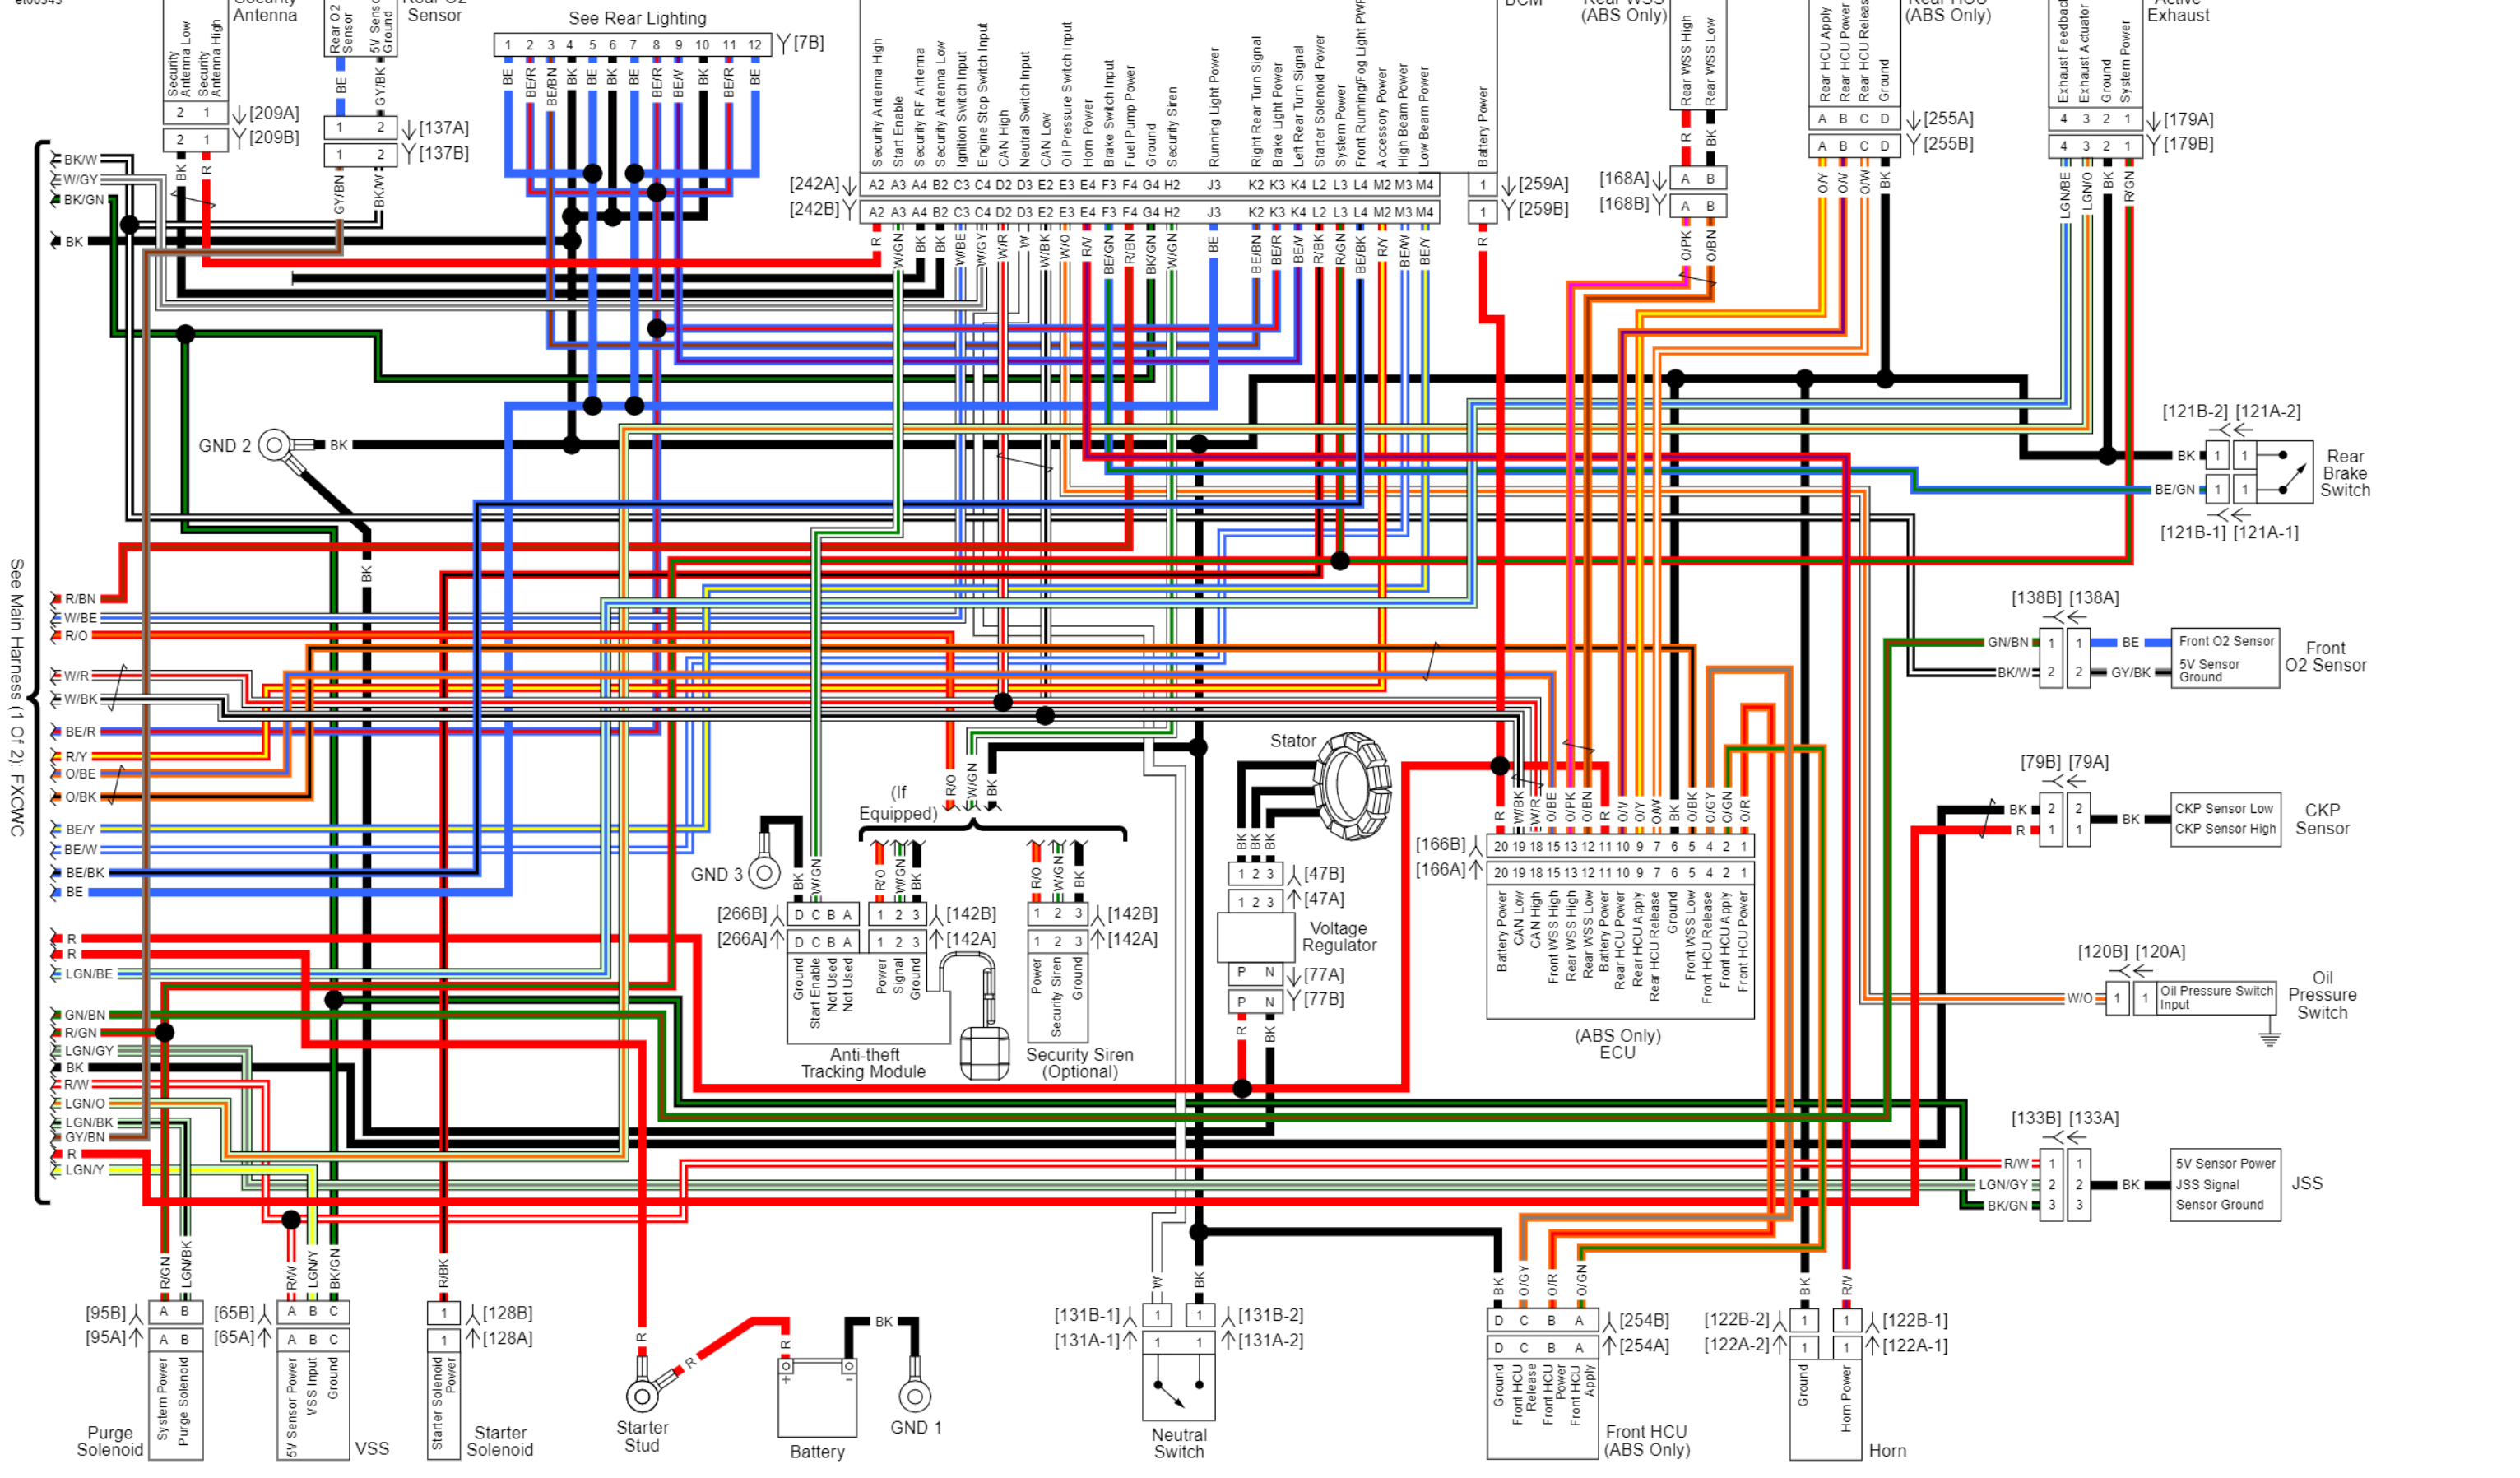

Front Lighting and Hand Controls: 2011 Softail

Main Harness 1 of 2: 2011 Softail (Except FXCWC)

See Main Harness (1 Of 2): Except FXCWC

Main Harness 2 of 2: 2011 Softail (Except FXCWC)

Main Harness 1 of 2: 2011 Softail (FXCWC)

Main Harness 2 of 2: 2011 Softail (FXCWC)

Rear Lighting: 2011 Softail