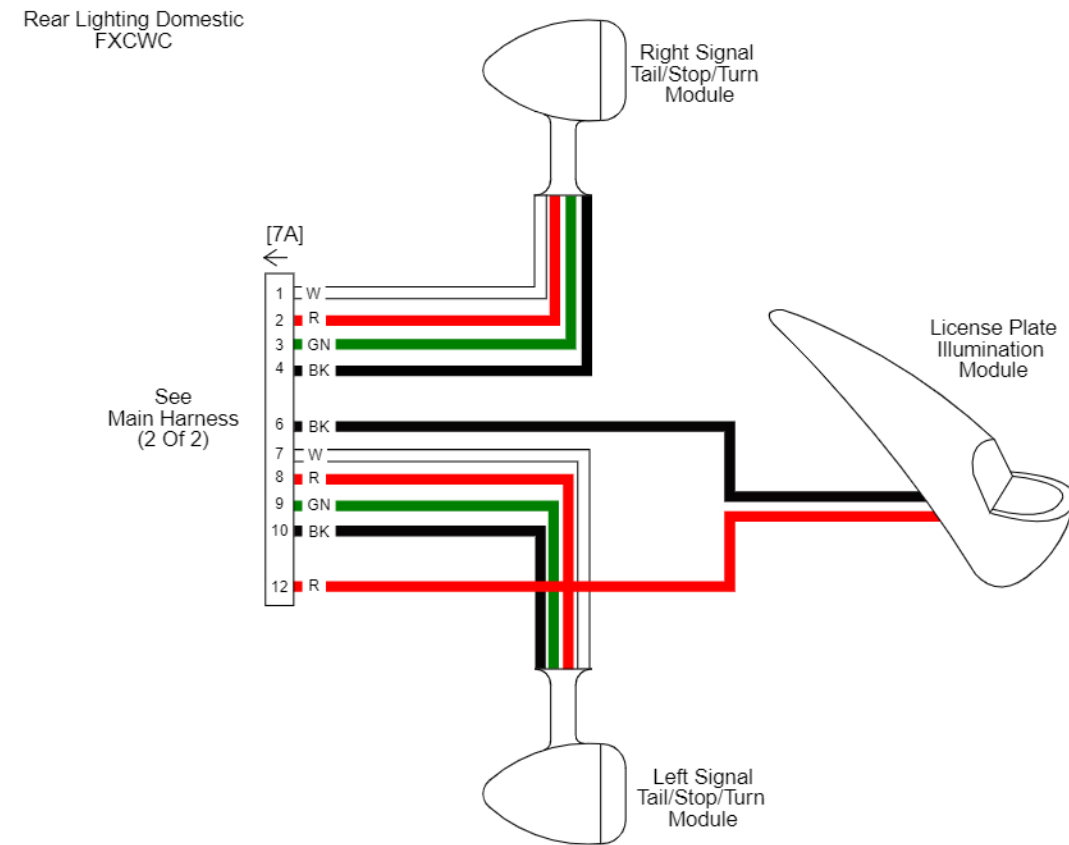

Front Lighting and Hand Controls: 2011 Softail

Main Harness 1 of 2: 2011 Softail (Except FXCWC)

See Main Harness (1 Of 2): Except FXCWC

Main Harness 2 of 2: 2011 Softail (Except FXCWC)

Main Harness 1 of 2: 2011 Softail (FXCWC)

Main Harness 2 of 2: 2011 Softail (FXCWC)

Rear Lighting: 2011 Softail