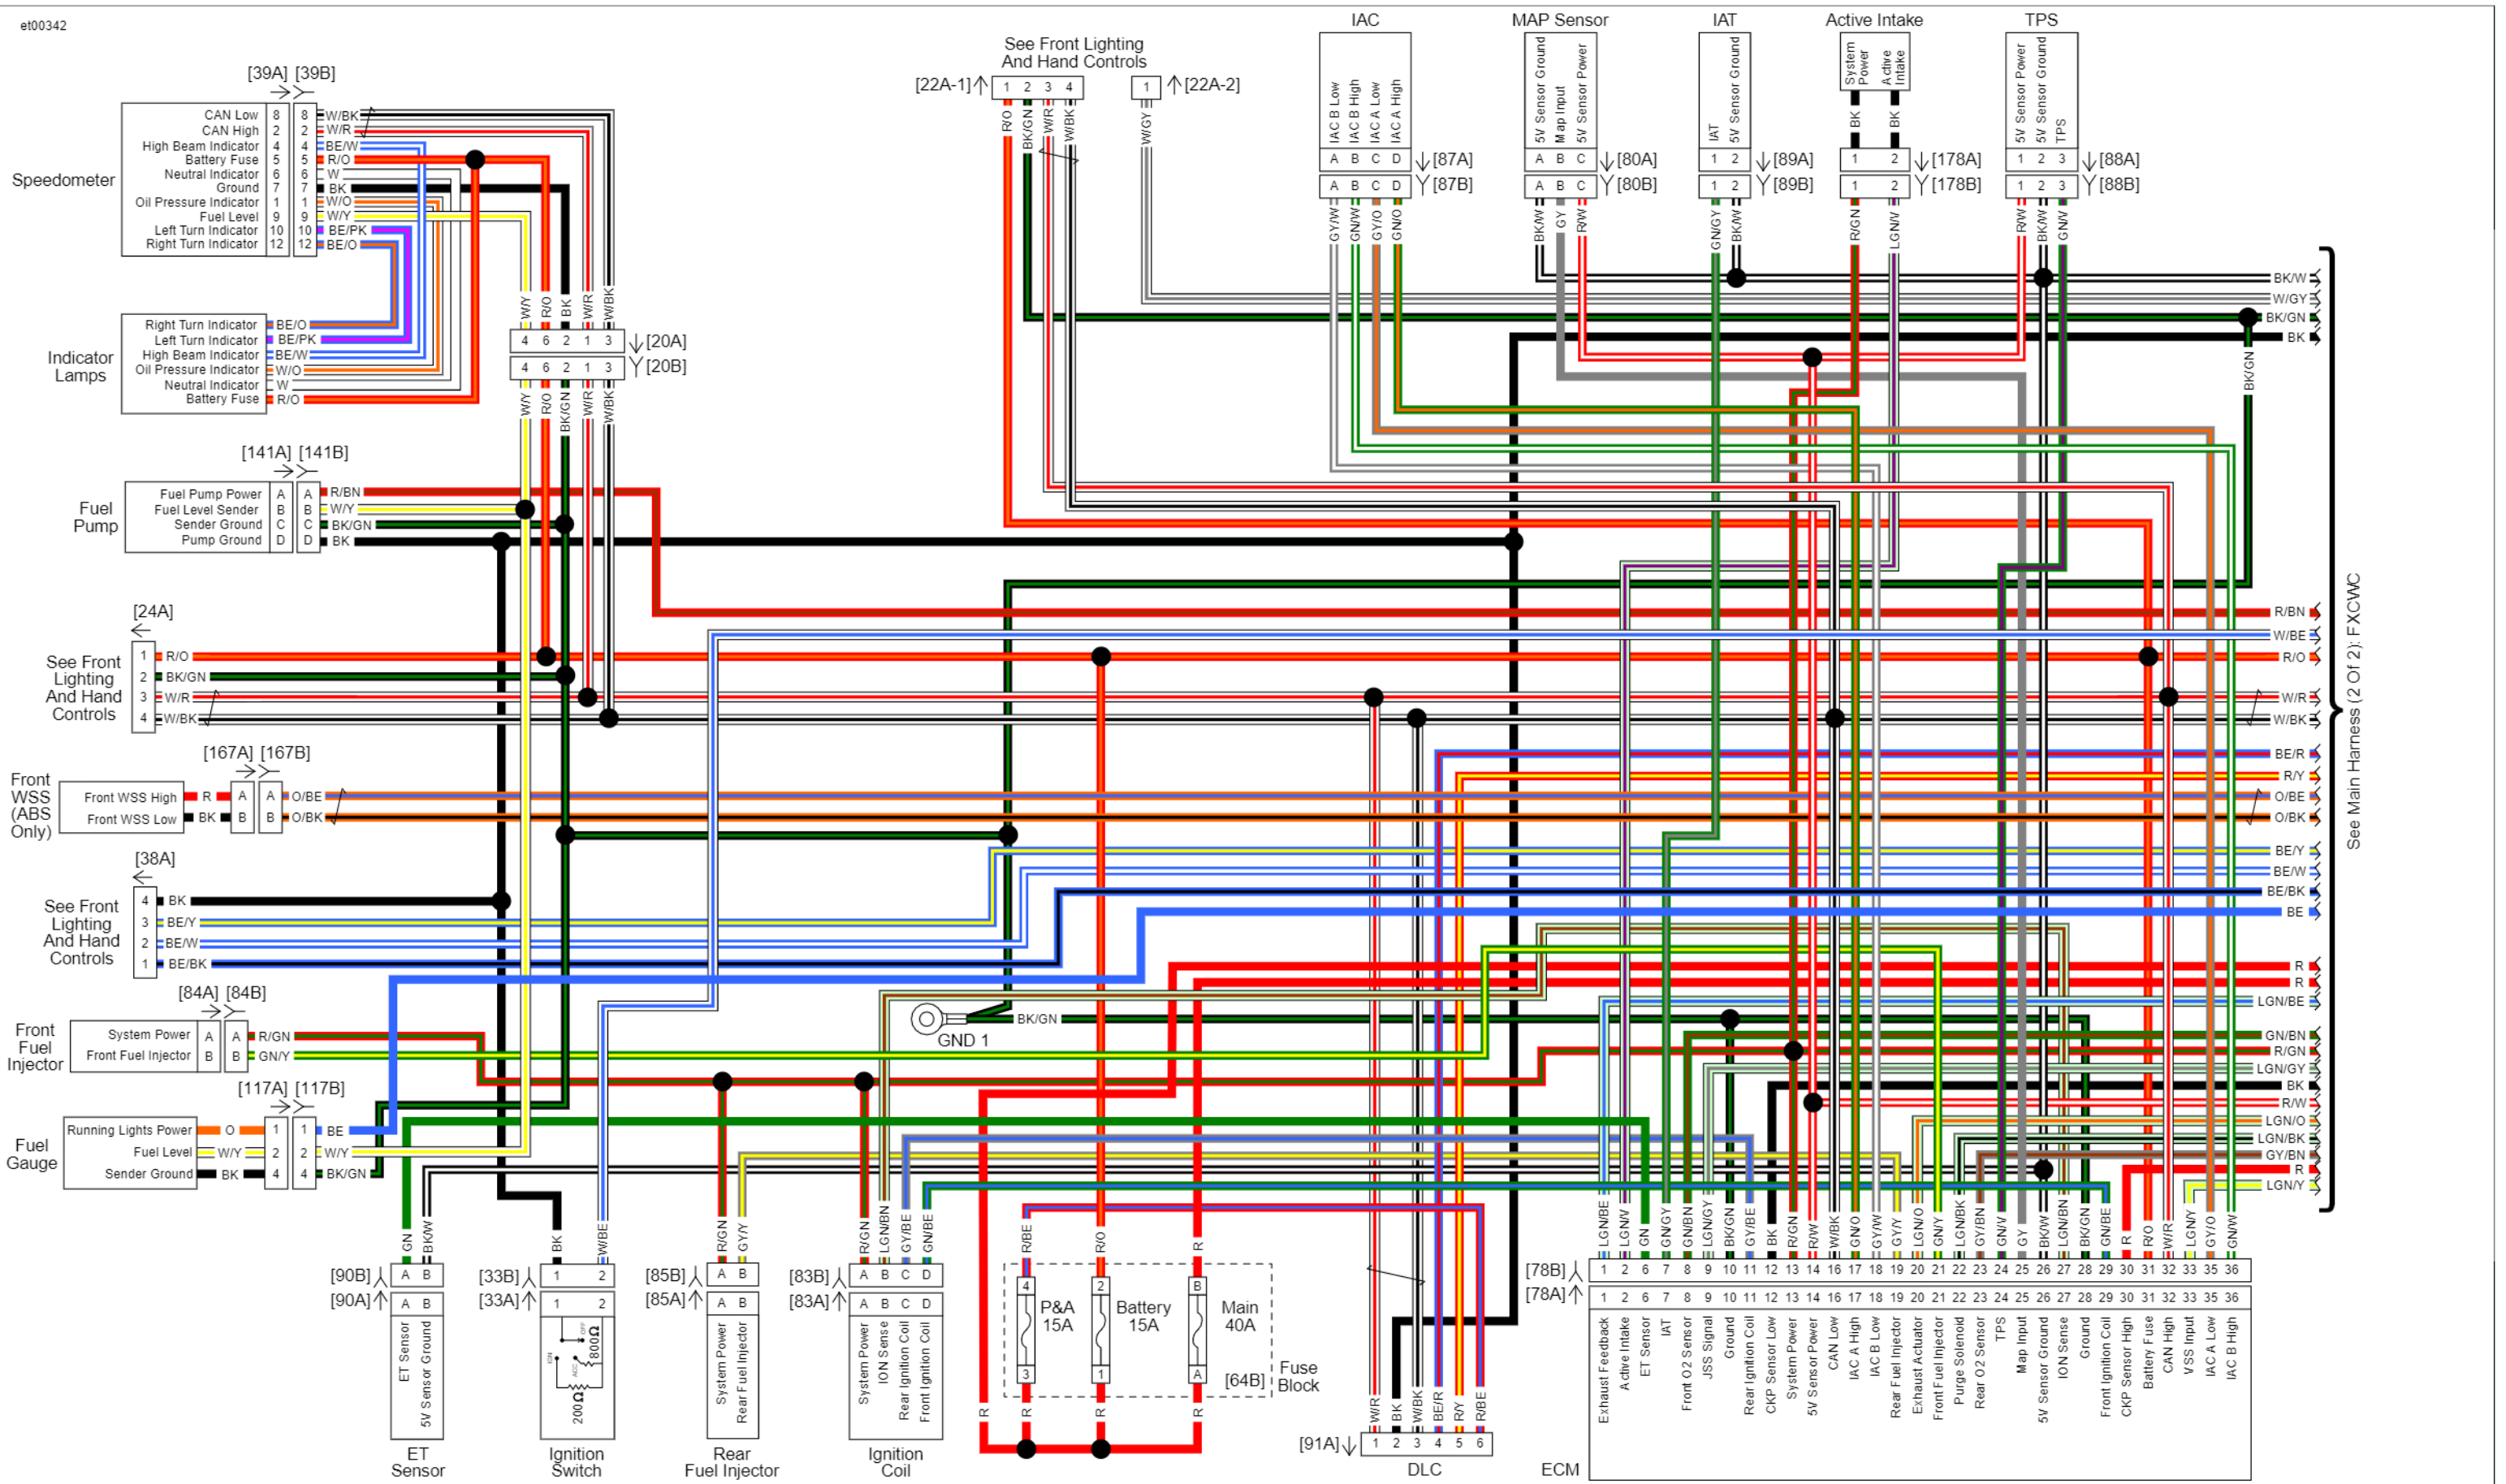

Front Lighting and Hand Controls: 2011 Softail

Main Harness 1 of 2: 2011 Softail (Except FXCWC)

See Main Harness (1 Of 2): Except FXCWC

Main Harness 2 of 2: 2011 Softail (Except FXCWC)

Main Harness 1 of 2: 2011 Softail (FXCWC)

Main Harness 2 of 2: 2011 Softail (FXCWC)

Rear Lighting: 2011 Softail