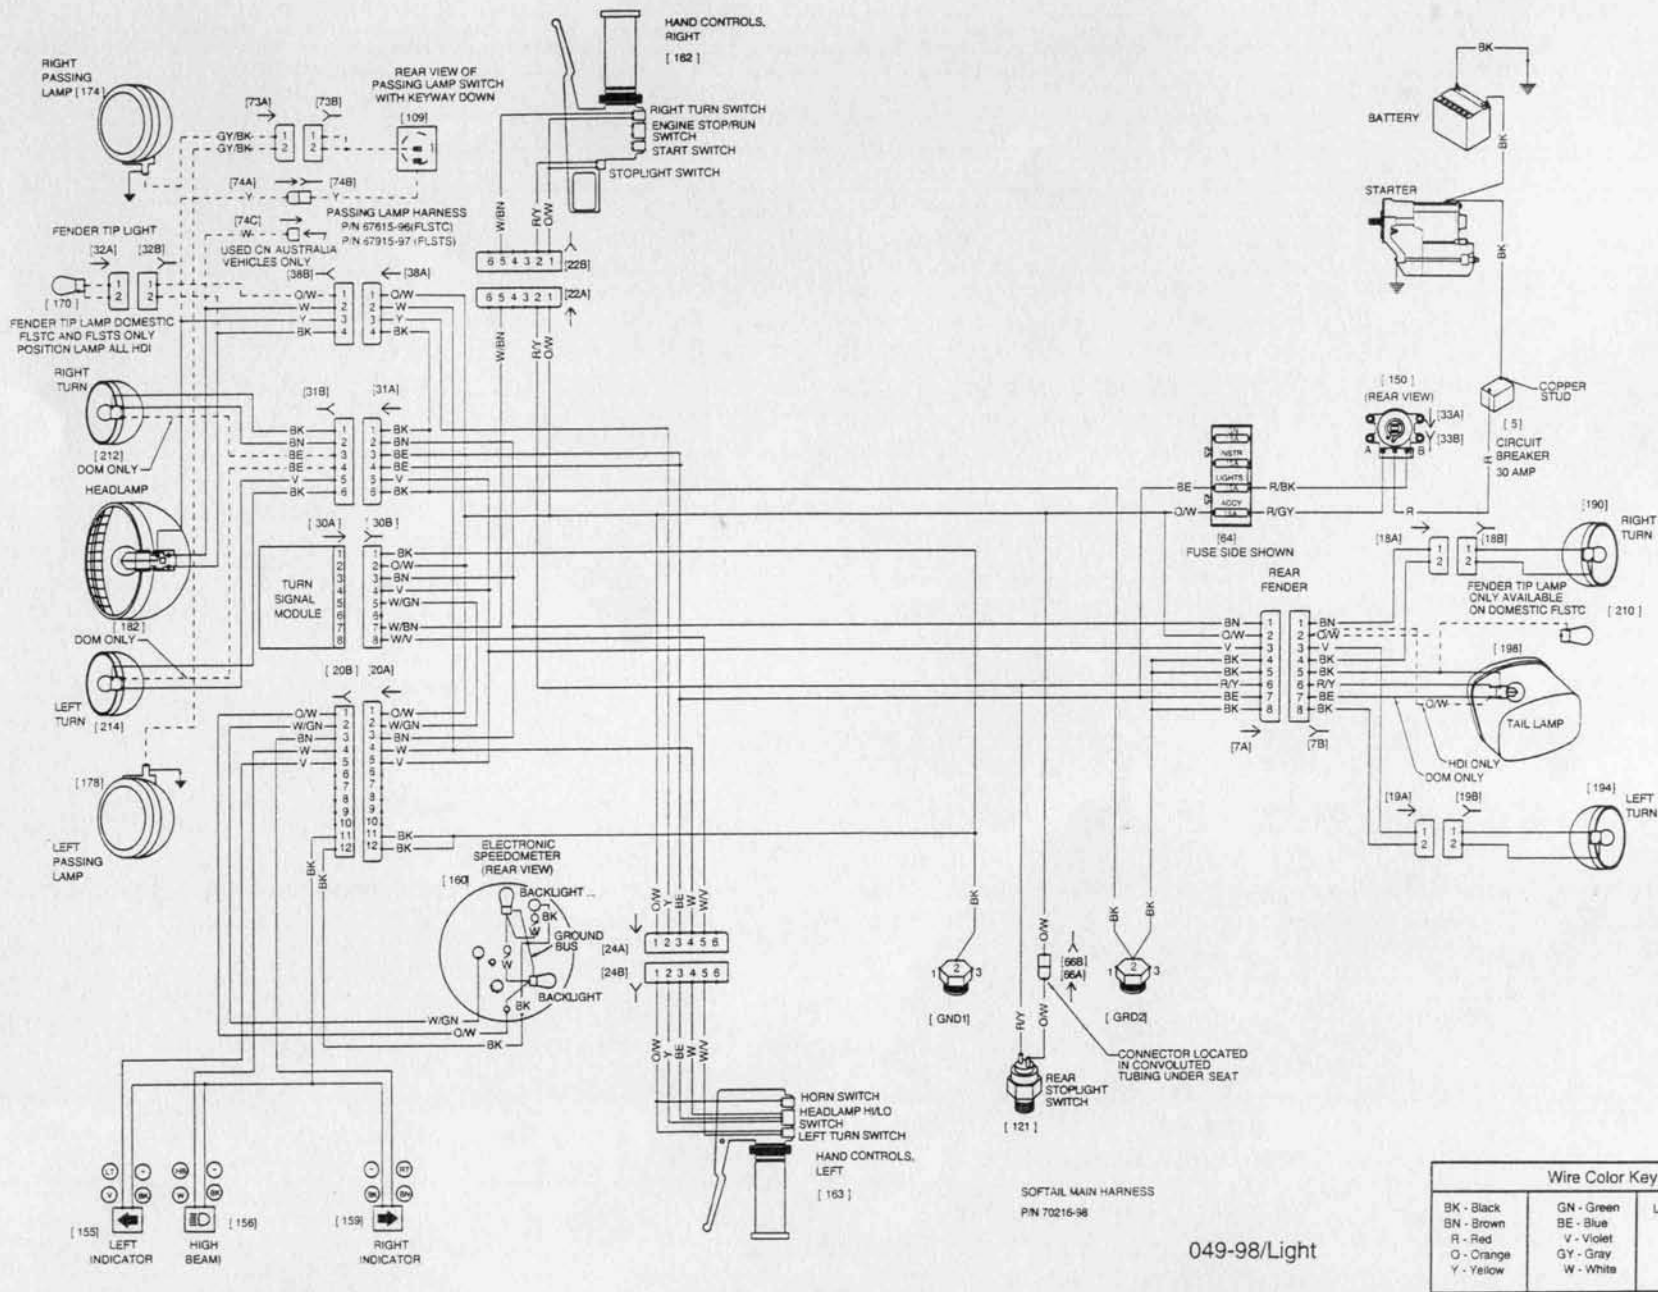

1998 SOFTAIL WIRING DIAGRAM (Domestic and International Models), Main Harness

Wire Color Key		
BK - Black	GN - Green	LT.GN - Light Green
BN - Brown	BE - Blue	PK - Pink
R - Red	V - Violet	TN - Tan
O - Orange	GY - Gray	
Y - Yellow	W - White	

1998 SOFTAIL WIRING DIAGRAM (Domestic and International Models), Instruments

1998 SOFTAIL WIRING DIAGRAM (Domestic and International Models), Headlamp, Front/Rear Turn Signals and Tail Lamp