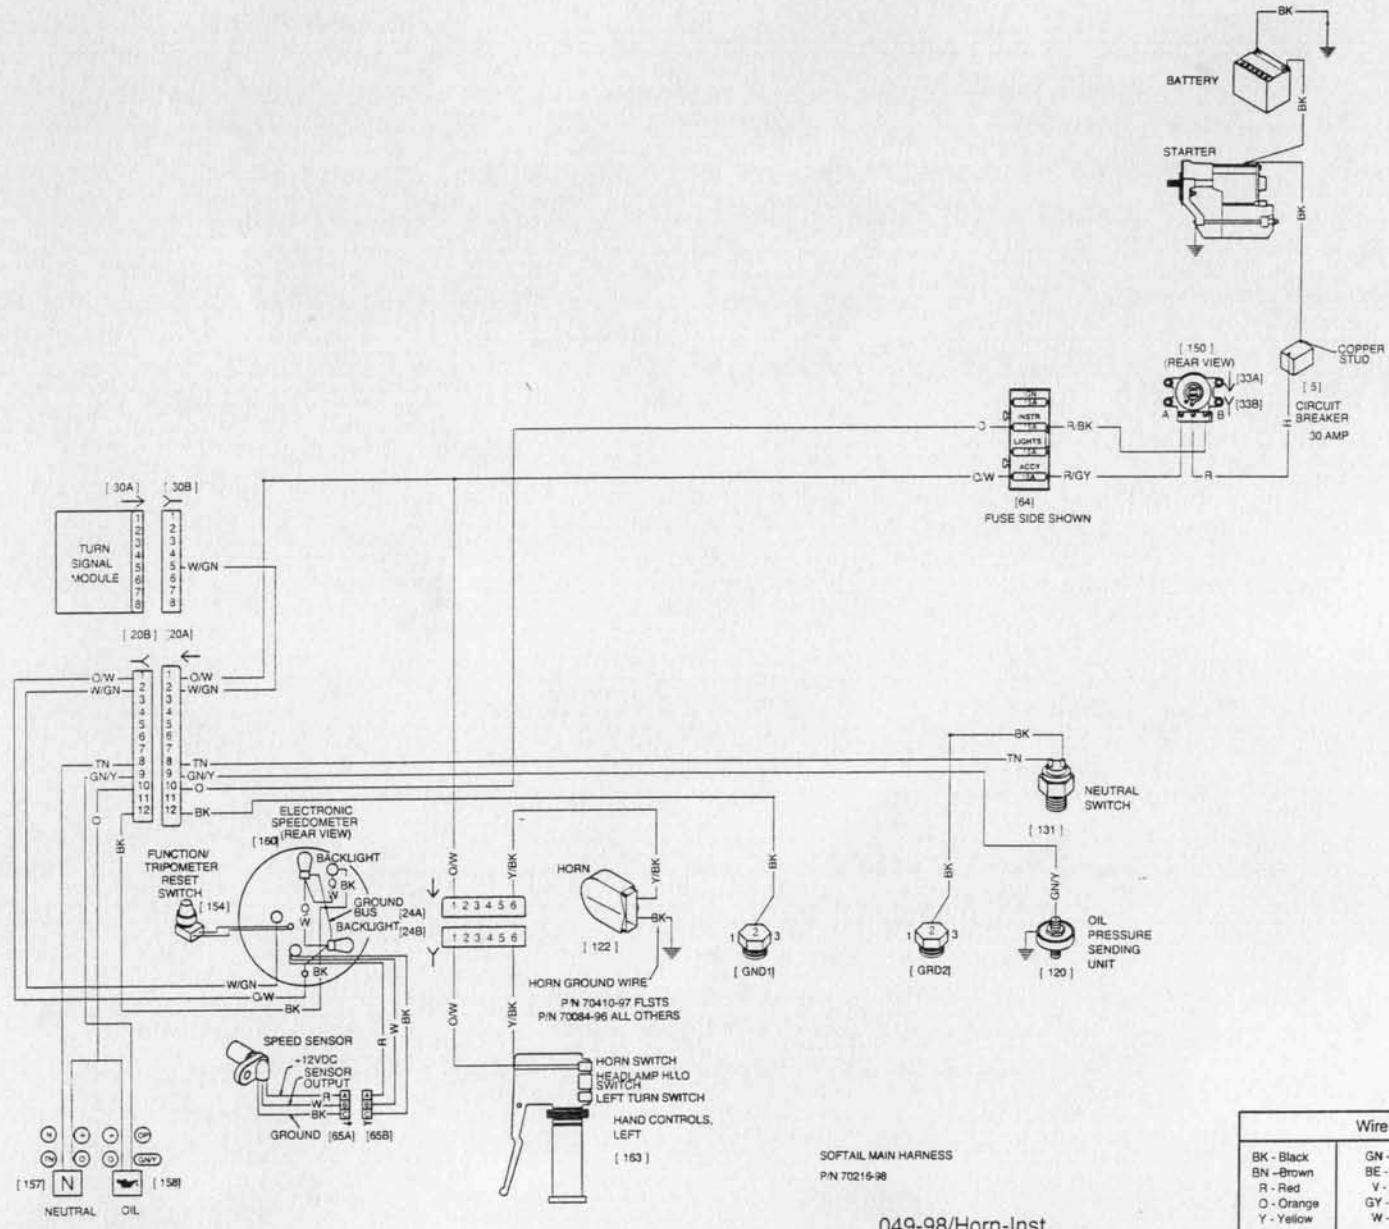

1998 SOFTAIL WIRING DIAGRAM (Domestic and International Models), Main Harness

Wire Color Key		
BK - Black	GN - Green	LT.GN - Light Green
BN - Brown	BE - Blue	PK - Pink
R - Red	V - Violet	TN - Tan
O - Orange	GY - Gray	
Y - Yellow	W - White	

1998 SOFTAIL WIRING DIAGRAM (Domestic and International Models), Instruments

1998 SOFTAIL WIRING DIAGRAM (Domestic and International Models), Headlamp, Front/Rear Turn Signals and Tail Lamp