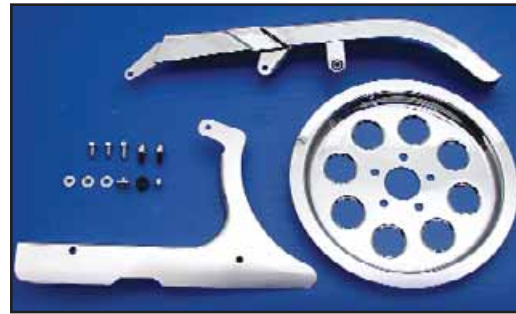

FXST Chain Guard fits 1984-85 models with rear chain.
VT No. 27-1575

27-1706

27-0122

FXST Short Chrome Belt Guard fits 86-99 FXST-FLST models.

VT No. 27-1706

FXST Nerf Guard 1986-99.

VT No. 27-0122

ST Full Belt Guard

VT No. 27-1588 Shown Installed

1985-99 FXST-FLST Full Chrome Rear Belt Guard

VT No. 27-1588

182

Chrome Belt Guard Kits include pulley cover with upper and lower belt guard for ST models.

VT No.	Fits	Tooth
27-0157	1986-99	70
27-0158	1990-99	65
27-0159	2000-06 FLST Only	70
27-0161	2006 FXST Only	70
27-0160	2007-up FXST & FLST	70

FXST-FLST Upper and Lower Belt Guard Mount Kit.

VT No.	Item
27-0519	Kit 1986-99
27-0544	Kit 2000-up
28-0154	Rubber Grommet
12-0549	"T" Nut
37-0546	Acorn

Chrome Lower Belt Guards for belt drive 1986-up FLST-FXST models. Note: Pulley Tooth size.

VT No.	OEM	Year	Teeth	Belt
27-1649	60394-90	1990-99	61	1.5"
27-1704	60389-97A	1989-99	65	1.5"
27-1576	60366-89A	1986-99	70	1.5"
27-1614	Louvered	1986-99	70	1.5"
20-0240	60316-00	2000-05	70	1.5"
27-0687	60317-06	2006	70	1"
27-1115	60655-07	2007-up	66	20mm
27-1118	60654-07	2007-up	70	1"