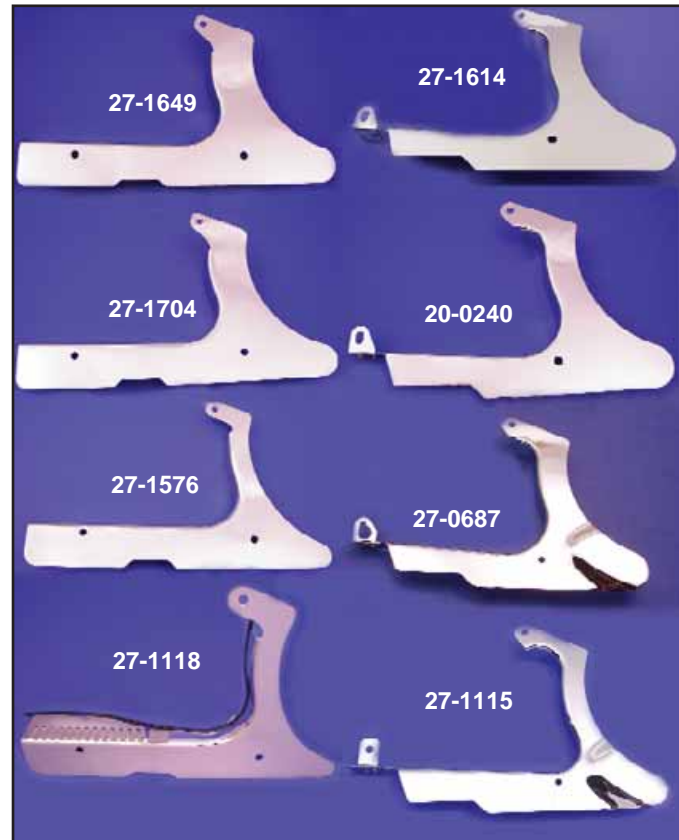

FXST Chain Guard fits 1984-85 models with rear chain.
VT No. 27-1575

27-1706

27-0122

FXST Short Chrome Belt Guard fits 86-99 FXST-FLST models.

VT No. 27-1706

FXST Nerf Guard 1986-99.

VT No. 27-0122

ST Full Belt Guard

VT No. 27-1588 Shown Installed

1985-99 FXST-FLST Full Chrome Rear Belt Guard

VT No. 27-1588

182

Chrome Belt Guard Kits include pulley cover with upper and lower belt guard for ST models.

VT No.	Fits	Tooth
27-0157	1986-99	70
27-0158	1990-99	65
27-0159	2000-06 FLST Only	70
27-0161	2006 FXST Only	70
27-0160	2007-up FXST & FLST	70

FXST-FLST Upper and Lower Belt Guard Mount Kit.

VT No.	Item
27-0519	Kit 1986-99
27-0544	Kit 2000-up
28-0154	Rubber Grommet
12-0549	"T" Nut
37-0546	Acorn

Chrome Lower Belt Guards for belt drive 1986-up FLST-FXST models. Note: Pulley Tooth size.

VT No.	OEM	Year	Teeth	Belt
27-1649	60394-90	1990-99	61	1.5"
27-1704	60389-97A	1989-99	65	1.5"
27-1576	60366-89A	1986-99	70	1.5"
27-1614	Louvered	1986-99	70	1.5"
20-0240	60316-00	2000-05	70	1.5"
27-0687	60317-06	2006	70	1"
27-1115	60655-07	2007-up	66	20mm
27-1118	60654-07	2007-up	70	1"